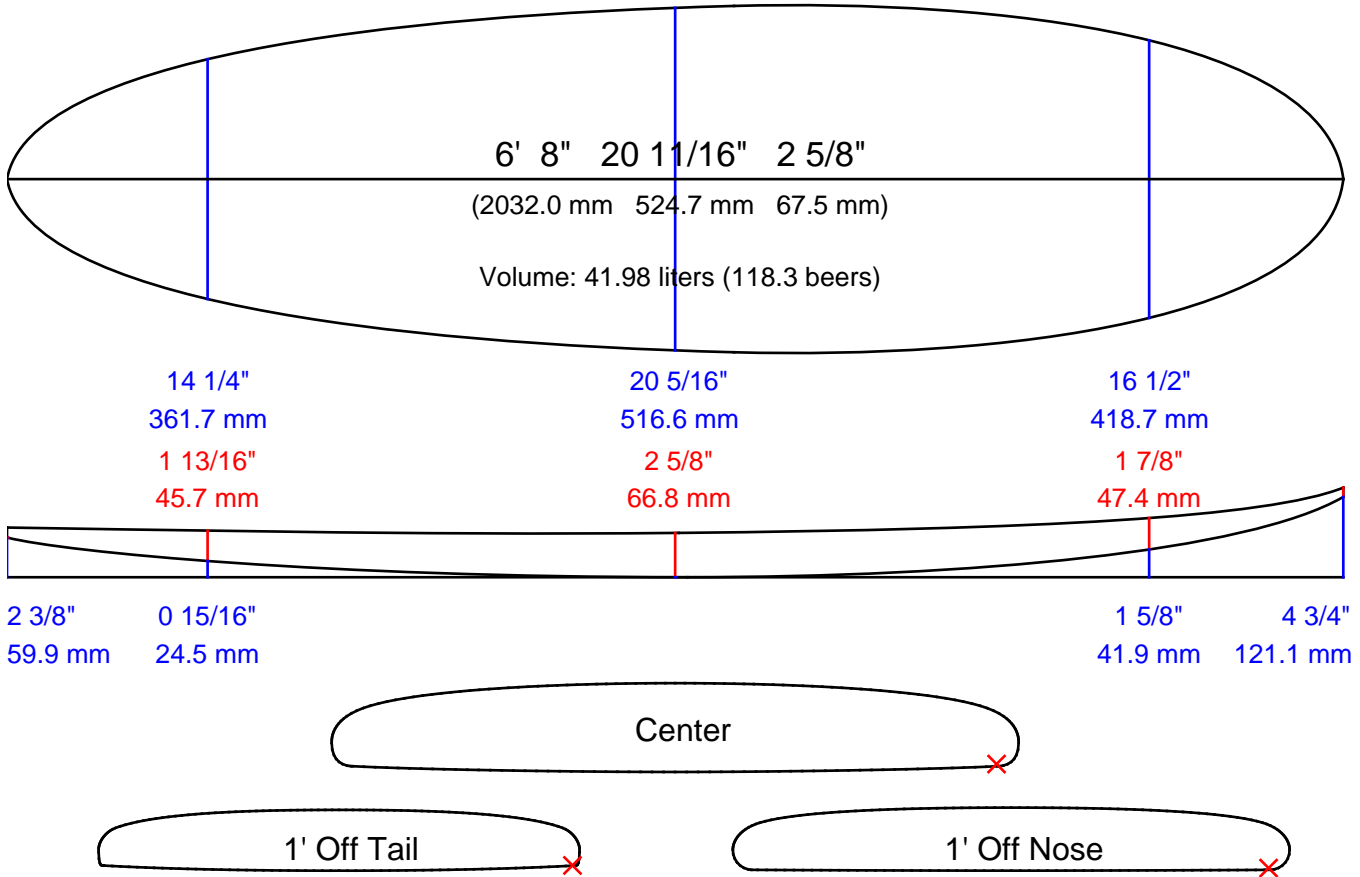

# AKU SHAPER

Customer:

Date:

6 mai 2015

Length:

6' 8" (2032.0)

Width:

20 11/16" (524.7)

Thickness:

2 5/8" (67.5)

Tail Stop:

23 5/8" (600.0)

Designed by:

File: Egg Wave Rocket 6'8

Blank:

Measurements are center, one foot in and one foot back, over curve.